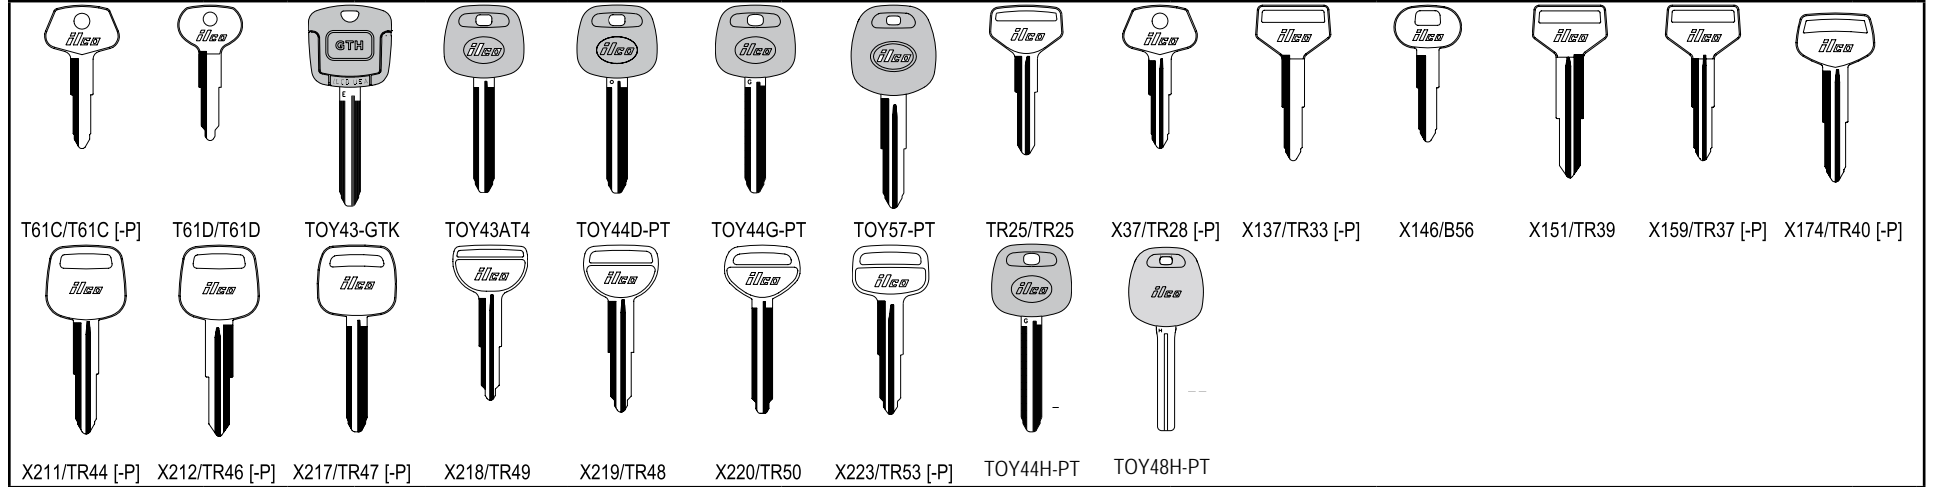

Model	Start	End	Lock Apps	Code Series	Ilco/Ilco EZ (Plastic)	Transponder Equipment Required +	Substitues	Notes	Card No.
XL-7	2007	2009	All	G0000-G3631	B111-PT	OBP Program A or G, Smart Pro/TCP/MVPP/TKO/SDD	Service Key B106-P	Circle +, Philips (46) Encrypted System	2020
					EK3P-B111/EK3LB-B111*/B111-GTK#	RW4 Plus, Ilco EZ-Clone Plus, Plus Box	Service Key B106-P	Circle +, Philips (46) Encrypted System	2020
	2003	2006	All	25001-26200	X225/B80 [-P]		X217/TR47 [-P, -PC]	Card 514 is the reverse bitting of Card 1552	1552/514
	2001	2002	All	18100-19299	X186/SUZ17 [-P]		X180/B69		288

TOYOTA

AVALON W/ PROX	2019	2021	All	80000-89999	OEM# 8990H-07070	Smart Pro			3102
	2013	2018	All	80000-89999	OEM# 89904-06140	Smart Pro/TCP/MVPP	Emerg. Key TOY48EMER		3102
	2005	2012	All	40000-49999	Optional Prox FOB	Smart Pro/TCP/MVPP	Emerg. Key TOY51-P		950
AVALON W/ REGULAR IGNITION	2012	2012	All	50000-69999	TOY44G-PT	Smart Pro/TCP/MVPP/TKO/SDD	Service Key TR47	Texas Instruments 80 Bit Encrypted System	1420
					TOY43-GTS w/ T80 Transponder (GHT80)	RW4 Plus, Ilco EZ-Clone Plus	Service Key TR47	Texas Instruments 80 Bit Encrypted System	1420
	2005	2011	All	50000-69999	EK3-TOY43/EK3LB-TOY43*/TOY43-GTK#	RW4 Plus*, RW4, Ilco EZ-Clone Plus*, Ilco EZ-Clone, Plus Box*	Service key LXP90-P	Texas Instruments (4D67) Encrypted System	1420
AVALON XLS, XL	2002	2005	All	10001-15000	TOY44D-PT	OBP Program E or I, Smart Pro/TCP/MVPP/TKO/SDD	Service Key TR47	Texas Instruments (4D67) Encrypted System	1420
					TOY43AT4	OBP Program E	Service Key TR47	Texas Instruments (4C) Encrypted System	514
					EK3-TOY43/EK3LB-TOY43*/TOY43-GTK#	RW4 Plus*, RW4, Ilco EZ-Clone Plus*, Ilco EZ-Clone, Plus Box*	Service Key TR47	Texas Instruments (4C) Encrypted System	514
AVALON XLS, XL	1998	2004	All	10001-15000	TOY43AT4	OBP Program E	Service Key TR47	Texas Instruments (4C) Encrypted System	514
					EK3-TOY43/EK3LB-TOY43*/TOY43-GTK#	RW4 Plus*, RW4, Ilco EZ-Clone Plus*, Ilco EZ-Clone, Plus Box*	Service Key TR47	Texas Instruments (4C) Encrypted System	514
					X217/TR47 [-P, -PC]		X225/B80		514
C-HR W/ REGULAR IGNITION	2018	2021	All	40000-49999	TOY44H-PT	Smart Pro/TCP/MVPP/TKO/SDD	Service Key TR47	Texas Instruments (4D74) 128 bit System	950
					TOY40B-GTS w/ T128C Transponder (GHT128C)	RW4 Plus, Ilco EZ-Clone Plus	Service Key TR47	Texas Instruments (4D74) 128 bit System	950
C-HR W/ PROX	2018	2021	All	80000-89999	OEM# 89904-F4020	Smart Pro/TCP/MVPP	Emerg. Key TOY48EMER		3102
CAMRY CE & LE	2003	2009	All	50000-69999	EK3-TOY43/EK3LB-TOY43*/TOY43-GTK#	RW4 Plus*, RW4, Ilco EZ-Clone Plus*, Ilco EZ-Clone, Plus Box*	Service Key TR47	Texas Instruments (4C) Encrypted System	1420
CAMRY CE & LE (TYPE 1 SYSTEM)	2003	2006	All	50000-69999	TOY43AT4	OBP Program E or I, Smart Pro/TCP/MVPP/TKO/SDD	Service Key TR47	Texas Instruments (4C) Encrypted System	514
CAMRY CE & LE (TYPE 2 SYSTEM)	2003	2006	All	50000-69999	TOY44D-PT	OBP Program E or I, Smart Pro/TCP/MVPP/TKO/SDD		Texas Instruments (4D67) Encrypted System	514

* Requires RW4 Plus, Ilco EZ®-Clone Plus or Plus Box with SW version 03.03.061 or higher.

# Indicates new non-battery key used for cloning. These keys require use of RW4 Plus, Ilco EZ®-Clone Plus, or Plus Box with SW version 03.09.066 or higher.