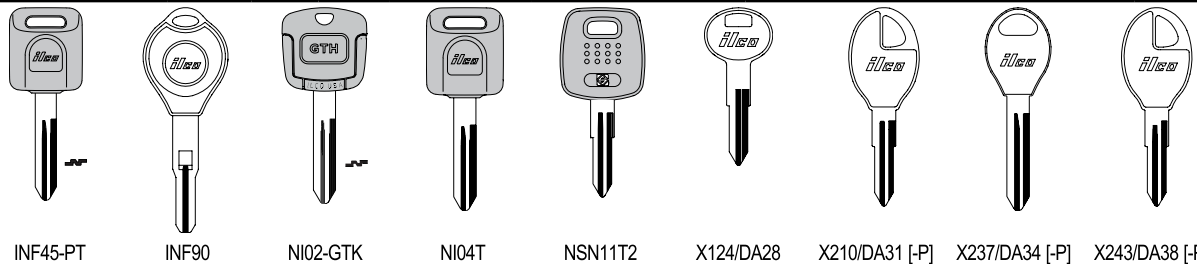

Model	Start	End	Lock Apps	Code Series	Ilco/Ilco EZ (Plastic)	Transponder Equipment Required +	Substitues	Notes	Card No.
VELOSTER(CANADA)	2015	2016	All	T1001-T3500	HY18-GTS/T80+	RW4 Plus/Ilco EZ-Clone Plus w/ M-Box	HY18-P		3336
VENUE W/ PROX	2020	2022	All	H1-H2500	OEM# 95440-J9000 OEM# 95440-K2400 OEM# 95440-K2500	Smart Pro/TCP/MVPP	Emergency Key KK12-P	Texas Instruments 128 bit AES	4362
VERACRUZ W/ PROX SYSTEM	2008	2012	All	M0001-M2500	OEM# 95440-3J600	Smart Pro/TCP/MVPP	Emergency Key HY15	Philips Encrypted System	2503
VERACRUZ W/ REGULAR IGNITION	2007	2012	All	M0001-M2500	HY15-P		-	Cut Depths: 5 = deepest, 1 = shallowest	2503
VERACRUZ (CANADA)	2007	2010	All	M0001-M2500	HYN6MH#	RW4 Plus, Ilco EZ-Clone Plus, Plus Box	-	Philips Crypto (46)Transponder key	2503
XG300	2001	2003	All	S1-S1000	X232/HY12 [-P]	HY021-PT (2002-03 Canada only)	-		487
	2002	2005	All	S1-S1000	X232/HY12 [-P]	HY021-PT (2002-05 Canada only)	-		487

INFINITI

EX35	2008	2013	All	40000-41520	OEM# 285E3-1BA2A or 285E3-1BA5A	Smart Pro/TCP/MVPP TKO/SDD (thru 2011)	Service Key DA34/ Emerg. Key NI06-P	Philips Crypto (46)Transponder key	607
EX37	2013	2013	All	40000-41520	OEM# 285E3-1BA2A or 285E3-1BA5A	Smart Pro/TCP/MVPP/TKO/SDD	Service Key DA34/ Emerg. Key NI06-P	Philips Crypto (46)Transponder key	607
FX35/FX45 W/ REGULAR IGNITION	2003	2008	All	1-22185	NI04T	Smart Pro/TCP/MVPP/TKO/SDD	Service Key DA34	Philips Crypto (46)Transponder key	607
					EK3P-NI04/EK3LB-NI02*/NI02-GTK#	RW4 Plus, Ilco EZ-Clone Plus, Plus Box	Service Key DA34	Philips Crypto (46)Transponder key	607
FX35/FX45 W/ TWIST KNOB IGNITION	2003	2008	All	40000-41520	Dealer Prox FOB/NI05T	Smart Pro/TCP/MVPP/TKO/SDD	Service Key DA34	Optional	607
FX35/FX50	2009	2013	All	1-22185	OEM# 285E3-1BA2A or 285E3-1BA5A	Smart Pro/TCP/MVPP/TKO/SDD	Service Key DA34/ Emerg. Key NI06-P	Philips Crypto (46)Transponder key	607
FX50	2009	2013	All	40000-41520	OEM# 285E3-1BA2A or 285E3-1BA5A	Smart Pro/TCP/MVPP/TKO/SDD	Service Key DA34/ Emerg. Key NI06-P	Philips (46) Encrypted System	607
G20	2000	2002	All	1-22185	NI01T or NI02T	Smart Pro/TCP/MVPP/TKO/SDD	Service Key DA34	Texas Instruments (4D60) Encrypted System	607
					EK3-NI02/EK3LB-NI02*/NI02-GTK#	RW4 Plus*, RW4, Ilco EZ-Clone Plus*, Ilco EZ-Clone, Plus Box*	Service Key DA34	Texas Instruments (4D60) Encrypted System	607
					X237/DA34 [-P]	-		607	
	1999	1999	All	1-22185	X1-X8000	X210/DA31 [-P, -PC]	DA25		145
	1991	1998	Valet	Y1-Y8000	X124/DA28		-		145
G25	2011	2012	All	1-22185	OEM# 285E3-JK62A or 285E3-JK65A		Service Key DA34/ Emerg. Key NI06-P		607
G35	2003	2004	All	1-22185	NI04T	Smart Pro/TCP/MVPP/TKO/SDD	Service Key DA34	Philips Crypto (46)Transponder key	607
					EK3P-NI04/EK3LB-NI02*/NI02-GTK#	RW4 Plus, Ilco EZ-Clone Plus, Plus Box	Service Key DA34	Philips Crypto (46)Transponder key	607
G35 W/ PUSH BUTTON START	2007	2008	All	40000-41520	Dealer Prox FOB		Service Key DA34/ Emerg. Key NI06-P	Philips Crypto (46)Transponder key	607
G35 W/ REGULAR IGNITION	2005	2008	All	1-22185	NI04T	Smart Pro/TCP/MVPP/TKO/SDD	Service Key DA34	Philips Crypto (46)Transponder key	607
					EK3P-NI04/EK3LB-NI02*/NI02-GTK#	RW4 Plus, Ilco EZ-Clone Plus, Plus Box	Service Key DA34	Philips Crypto (46)Transponder key	607
G35 W/ TWIST KNOB IGNITION	2005	2008	All	1-22185	Dealer Prox FOB/NI05T	Smart Pro/TCP/MVPP/TKO/SDD	Service Key DA34	Optional	607
G37 COUPE	2008	2013	All	40000-41520	OEM# 285E3-JK65A	Smart Pro/TCP/MVPP/TKO/SDD	Service Key DA34/ Emerg. Key NI06-P		607
G37 SEDAN	2009	2014	All	40000-41520	OEM# 285E3-JK62A or 285E3-JK65A	Smart Pro/TCP/MVPP/TKO/SDD	Service Key DA34/ Emerg. Key NI06-P		607