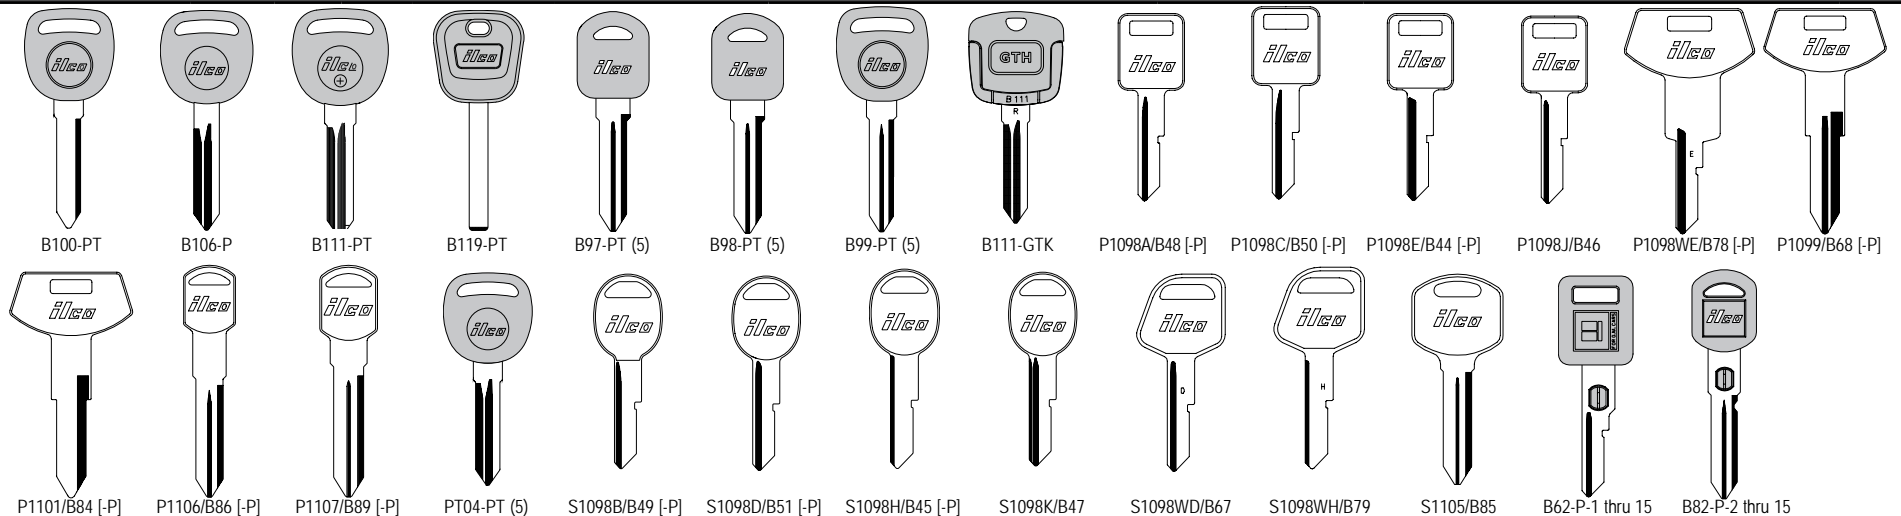

BUICK

B100-PT   B106-P   B111-PT   B119-PT   B97-PT (5)   B98-PT (5)   B99-PT (5)   B111-GTK   P1098A/B48 [-P]   P1098C/B50 [-P]   P1098E/B44 [-P]   P1098J/B46   P1098WE/B78 [-P]   P1099/B68 [-P]

P1101/B84 [-P]   P1106/B86 [-P]   P1107/B89 [-P]   PT04-PT (5)   S1098B/B49 [-P]   S1098D/B51 [-P]   S1098H/B45 [-P]   S1098K/B47   S1098WD/B67   S1098WH/B79   S1105/B85   B62-P-1 thru 15   B82-P-2 thru 15

* Requires RW4 Plus, Ilco EZ®-Clone Plus or Plus Box with SW version 03.03.061 or higher.
# Indicates new non-battery key used for cloning. These keys require use of RW4 Plus, Ilco EZ®-Clone Plus, or Plus Box with SW version 03.09.066 or higher.