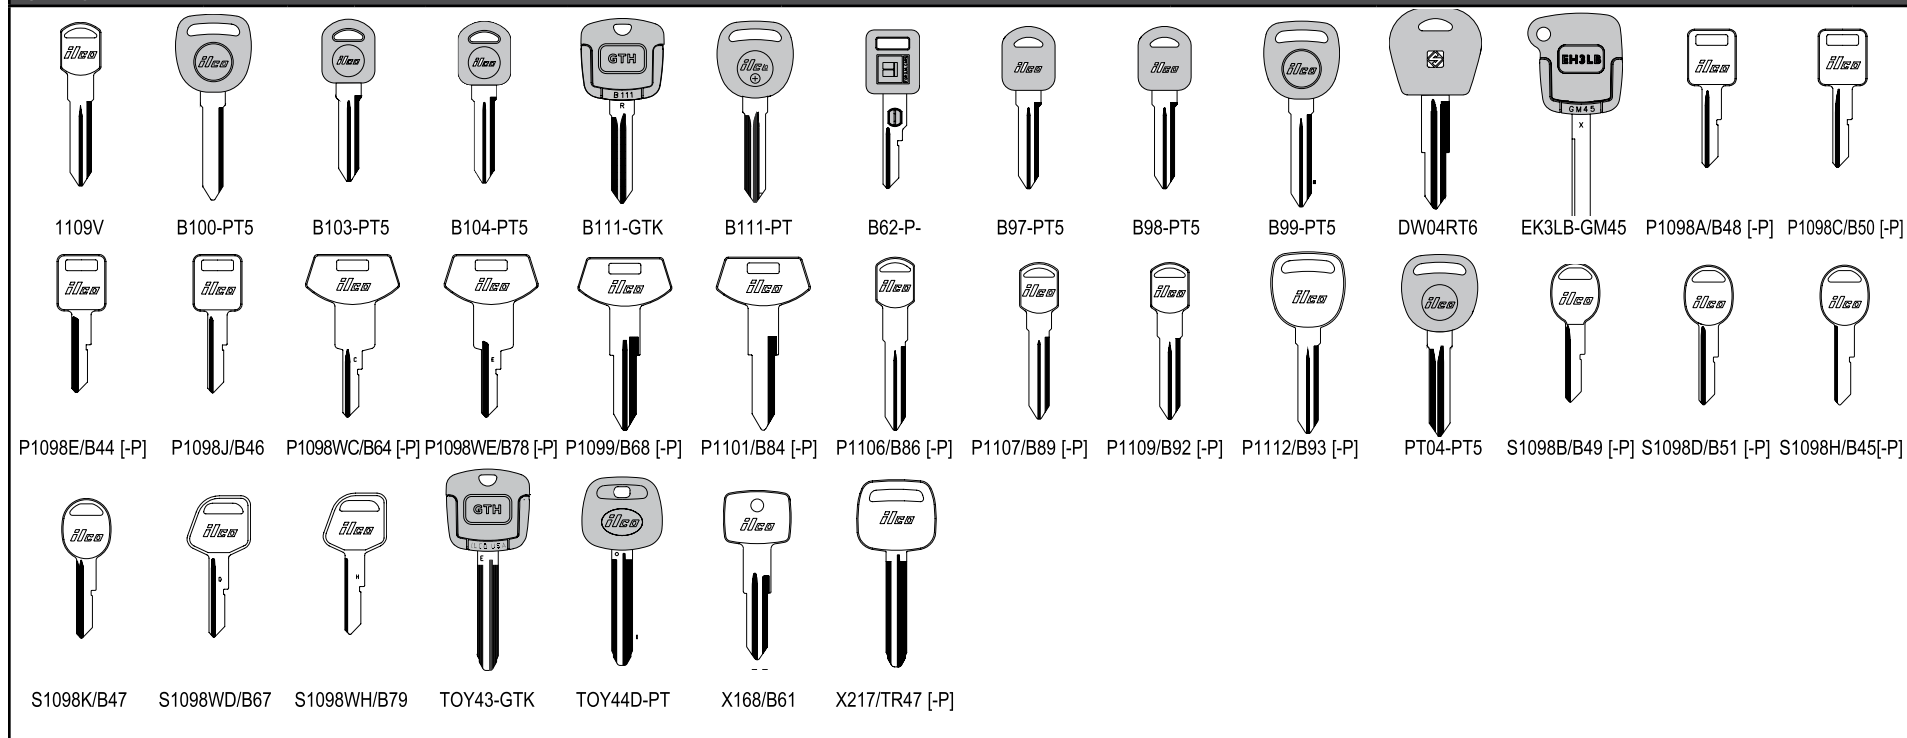

Model	Start	End	Lock Apps	Code Series	Ilco/Ilco EZ (Plastic)	Transponder Equipment Required +	Substitues	Notes	Card No.
NEON	2000	2001	All	M1-M2618	EK3-Y160/EK3LB-Y160*/Y160-GTK#	RW4 Plus*, RW4, Ilco EZ-Clone Plus*, Ilco EZ-Clone, Plus Box*	Service Key Y159	Texas Instruments (4D64) Encrypted System	745
					Y160-PT	OBP Program F, Smart Pro/TCP/MVPP/TKO/SDD	Service Key Y159	Texas Instruments (4D64) Encrypted System	745
	1998	1999	All	M1-M2618	P1794/Y157 [-P,-PC]		P1795/Y159		745
					P1794/Y157 [-P,-PC]		P1795/Y159		537
1994	1997	All	L1-L3580	P1794/Y157 [-P,-PC]		P1795/Y159		537	
		Valet	L1-L3580	1794		-			537
PROWLER	1998	2002	All	M1-M2618	P1795/Y159 [-P]		Y157		745

PONTIAC

AZTEK	2001	2005	All	H0001-H3988	B99-PT	OBP Program A, Smart Pro/TCP/MVPP/TKO/SDD	Service Key P1106/B86	Megamos (13)Fixed Code System	567
					B99-PT5	RW4 Plus, RW4, RW3, RW2,Ilco EZ-Clone Plus, Ilco EZ-Clone	Service Key P1106/B86	Megamos (13)Fixed Code System	567
			Valet	H0001-H3988	B100-PT	OBP Program A	Service Key P1106/B86	Megamos (13)Fixed Code System	567
					B100-PT5	RW4 Plus, RW4, RW3, RW2,Ilco EZ-Clone Plus, Ilco EZ-Clone	Service Key P1106/B86	Megamos (13)Fixed Code System	567