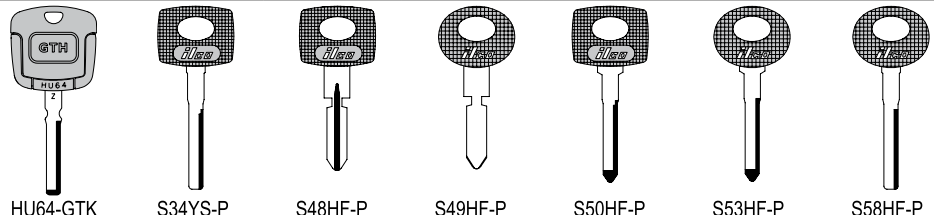

MERCEDES BENZ

190 CLASS, D, E W/O ALARM	1984	1993	All	Mfg. Restricted Code Series	S50HF-P			High Security Key	25
			Valet	Mfg. Restricted Code Series	S53HF-P			High Security Key	186