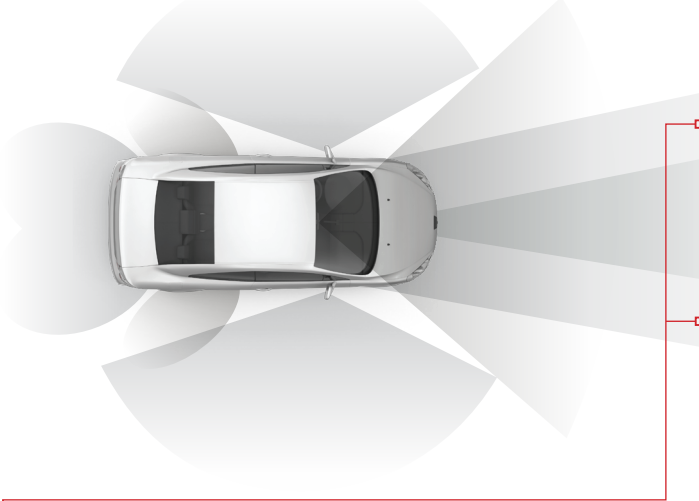

MA600 ALL SYSTEMS PACKAGES

THE ULTIMATE PACKAGES FOR CALIBRATION CAPABILITIES

MA600 ALL SYSTEMS PART NO: MAS20

- MA600 CALIBRATION SYSTEM
- LDW, AVM, NVS, ACC, BSD, LIDAR, RCW TARGETS
- ACCESSORIES
- REQUIRES MAXISYS TABLET & ADAS UPGRADE SOLD SEPARATELY

MA600 ALL SYSTEMS +TABLET PART NO: MAS20T

- MA600 CALIBRATION SYSTEM
- ACCESSORIES
- LDW, AVM, NVS, ACC, BSD, LIDAR, RCW TARGETS
- MAXISYS MS909 TABLET
- MAXIFLASH VCI
- ADAS SOFTWARE UPGRADE

AROUND VIEW MONITORING

VW AVM CSC0804/01	HONDA AVM CSC1004/02	HONDA AVM CSC1004/03	CADILLAC AVM CSC1004/06	TOYOTA AVM CSC1004/10	HYUNDAI/ KIA AVM CSC1004/04	MITSUBISHI AVM CSC1004/09

NIGHT VISION SYSTEM

VAG/GM NV CALIBRATOR CSC0603/01	LEXUS NV PATTERN CSC0603/03	MERCEDES NV STAND CSC0803/01

ADAPTIVE CRUISE CONTROL

ACC REFLECTOR CSC0602/01	RADAR CALIBRATION PLATE CSC0602/02	VW ADR CALIBRATION PLATE CSC0602/08	HITACHI RADAR PLATE CSC0802/03	NISSAN AVM CSC1004/11

BLIND SPOT DETECTION

RADAR CALIBRATION BOX CSC0605/01	CORNER REFLECTOR STAND CSC0800	CORNER REFLECTOR CSC0802/01	TARGET STAND CSC0802	HONDA LANEWATCH CSC0805/02

LIDAR

VW/AUDI LIDAR CALIBRATION BOARD CSC0602/04	TOYOTA LIDAR REFLECTOR CSC0802/04

REAR COLLISION WARNING

VW RCWI CSC0806/01	MERCEDES RCWI CSC1006/01	MERCEDES RCWII CSC1006/02	NISSAN RCWI CSC1006/03	NISSAN RCWII CSC1006/05

FRAME ACCESSORY

MOUNTING PLATE FRAME ADAPTER FOR SELECT ACCESSORIES MA600RAP